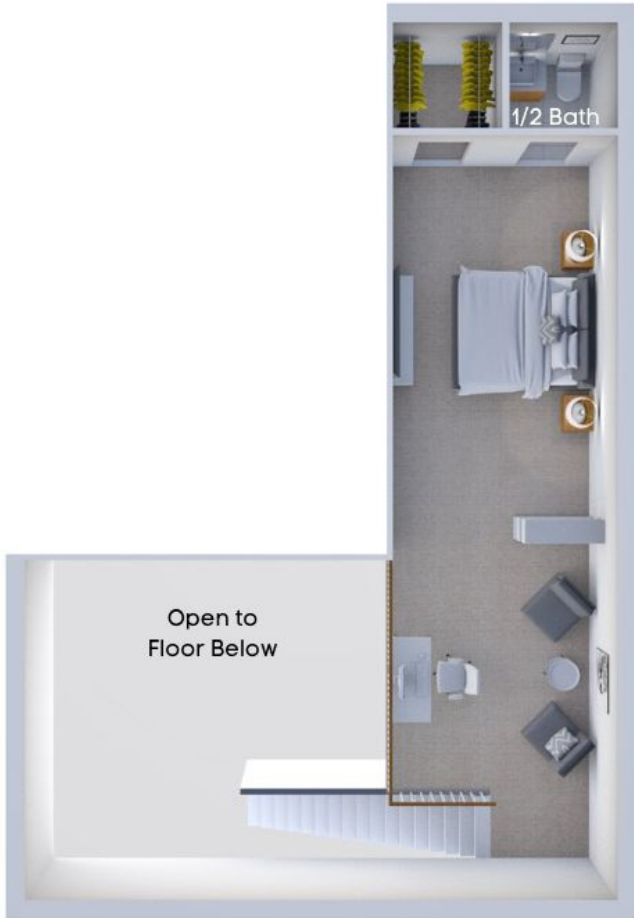

LOFT

2 BED 2.5 BATH

West Allis Apartments
PREMIER RESIDENCES BY JOSEPH
Orchard Park Apartments

Second Floor

First Floor

NOTES:

Apartment:

Rent: